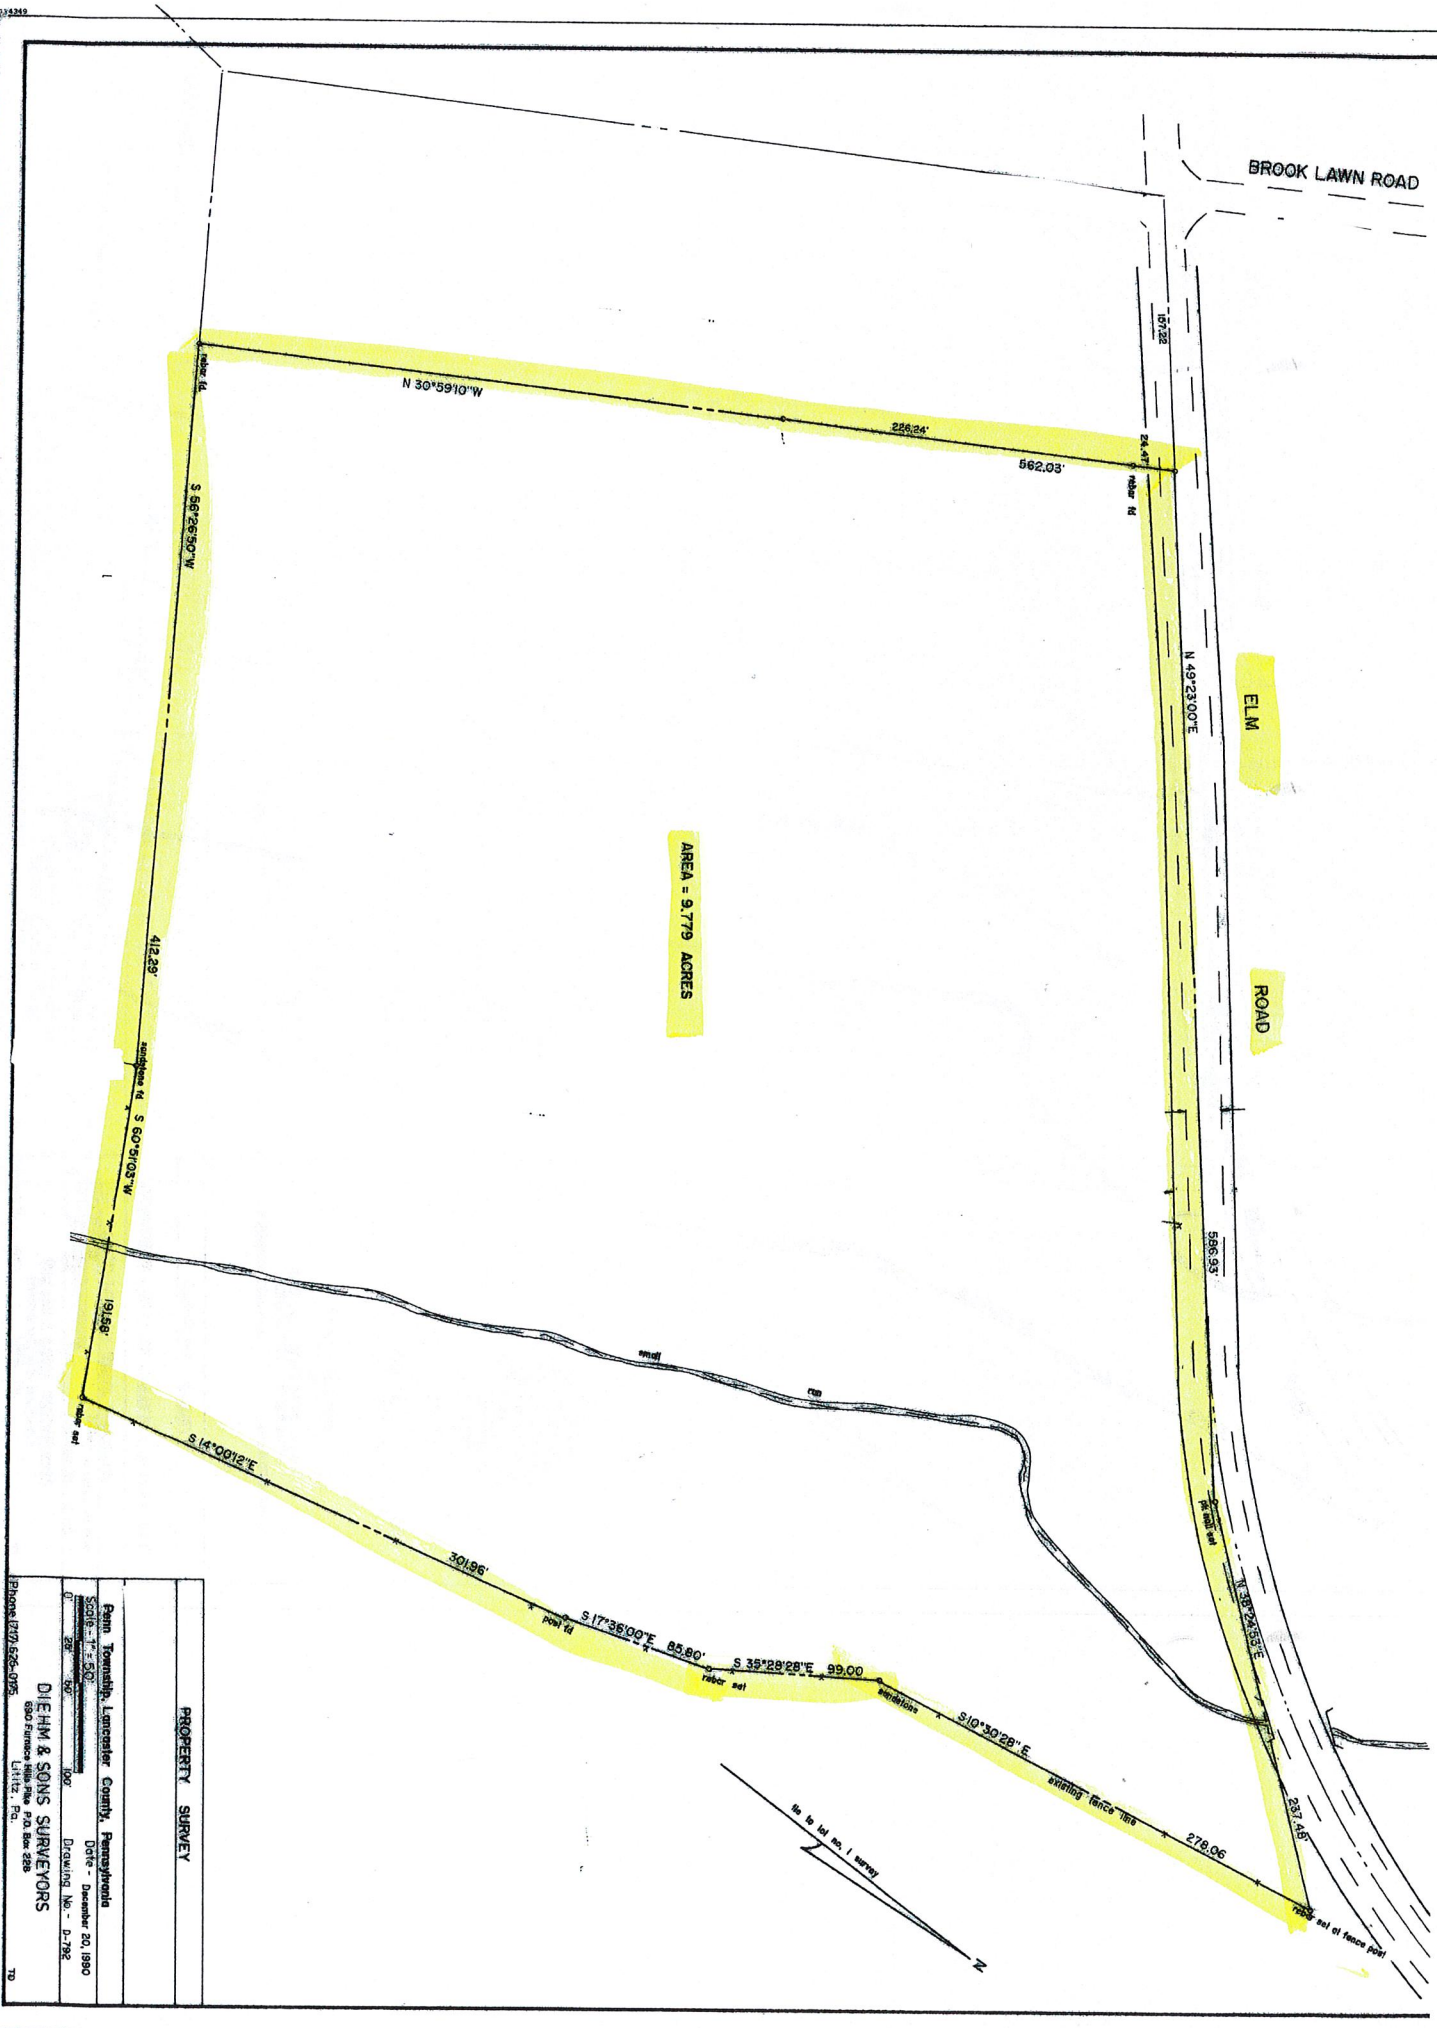

373 Elm St
Lititz, PA 17543

BROOK LAWN ROAD

ELM

ROAD

AREA = 9.779 ACRES

PROPERTY SURVEY	
Deam Township, Lancaster County, Pennsylvania	
SCOPE: 1" = 50'	Date - December 20, 1990
1" = 50'	Drawing No. - D-792
DIEMM & SONS SURVEYORS	
680 Zimco Mill Rd. P.O. Box 878	
LITTLETON, CO.	
Phone: (303) 526-0765	